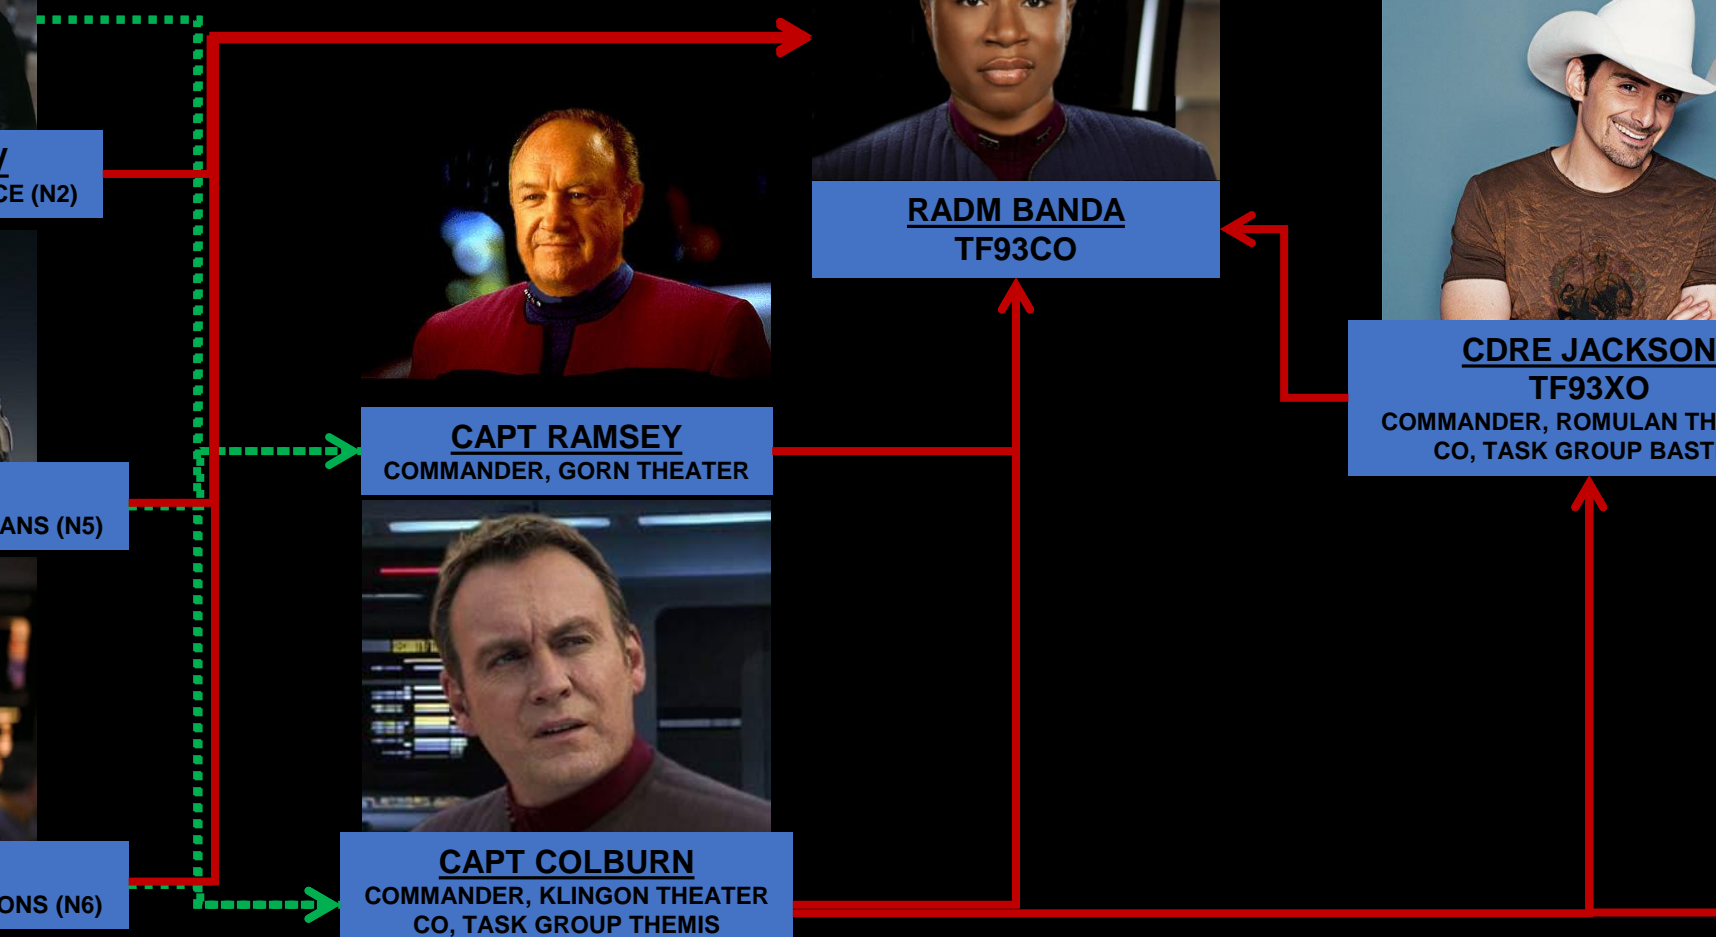

CAPT COLBURN
COMMANDER, KLINGON THEATER
CO, TASK GROUP THEMIS
CO, USS KUMARI