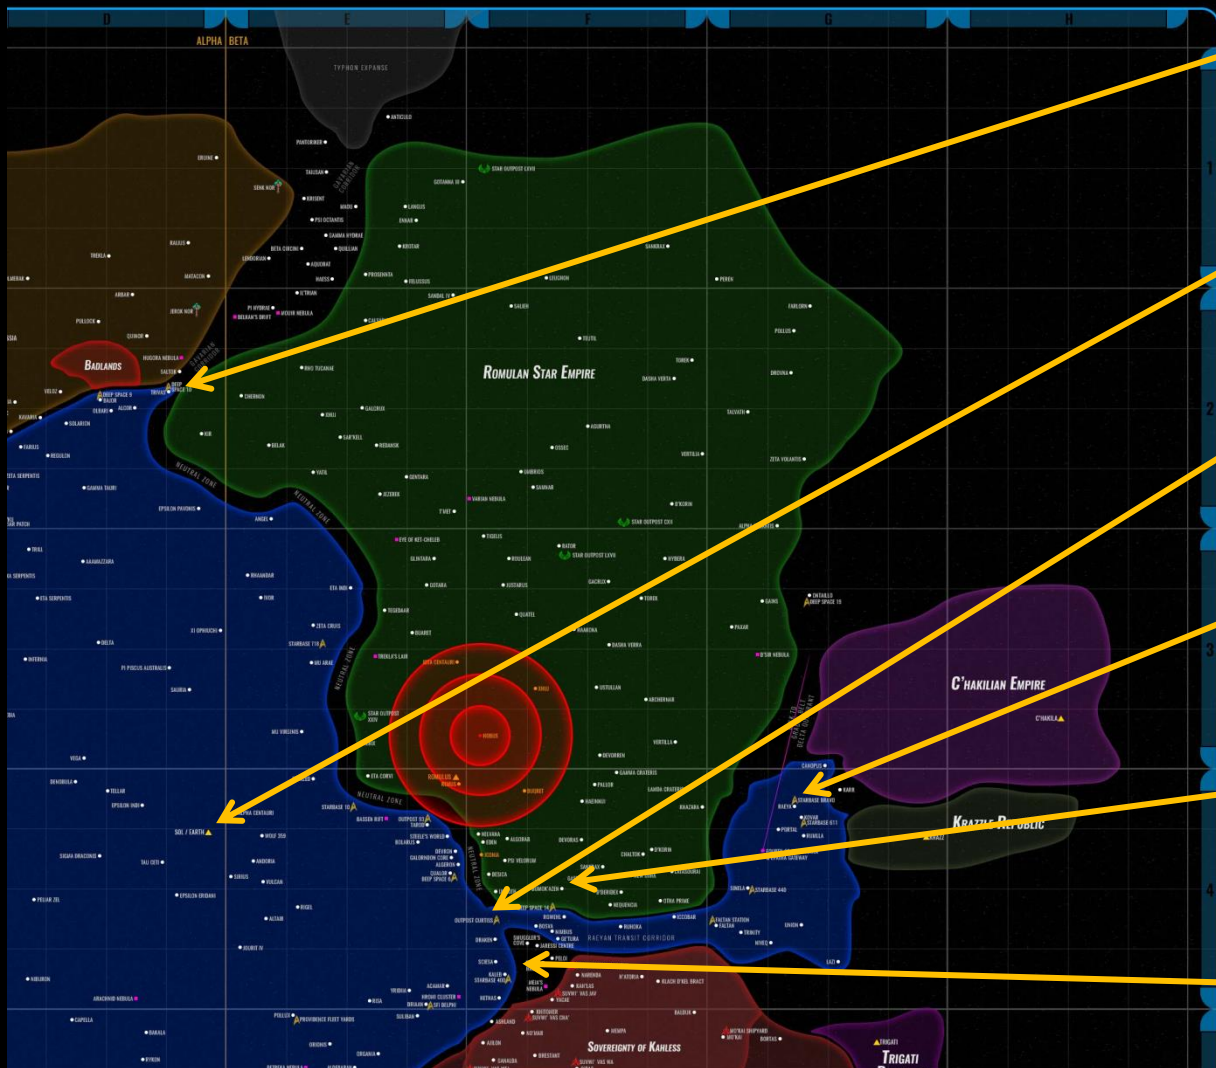

**Klingon Empire
Re-Unified**

Secure Peace

**Restrain Resurgent Romulan Empire
& Protect Against Free Romulan Movement (FRM)**

**Freedom of
Navigation in Raeya
Transit Corridor
(RTC)**

KEY	
BASE	SHIP(S) HOMEPORTED
— (Green line)	= GORN THEATER
— (Red line)	= KLINGON THEATER

TF93 FORCES

PROVIDENCE FLEET YARDS

TASK FORCE HEADQUARTERS

USS HAWAII
BFA

SOVEREIGN CLASS

USS THURGOOD MARSHALL

INTREPID CLASS

FALTAN STATION

PLANETARY BASE

USS KUMARI

SABER CLASS

USS HYPATIA

VESTA CLASS

USS ASTRAEA

RONIN CLASS

CRYSTAL FRUITS

UNDERCOVER INTELLIGENCE TEAM

KEY	
BASE	SHIP(S) HOMEPORTED
	= ROMULAN THEATER
	= GAVARIAN THEATER

TF93 FORCES

DEEP SPACE 10 (DS10)
Gavarian Corridor

KEY	
BASE	SHIP(S) HOMEPORTED
	= GORN THEATER
	= ROMULAN THEATER