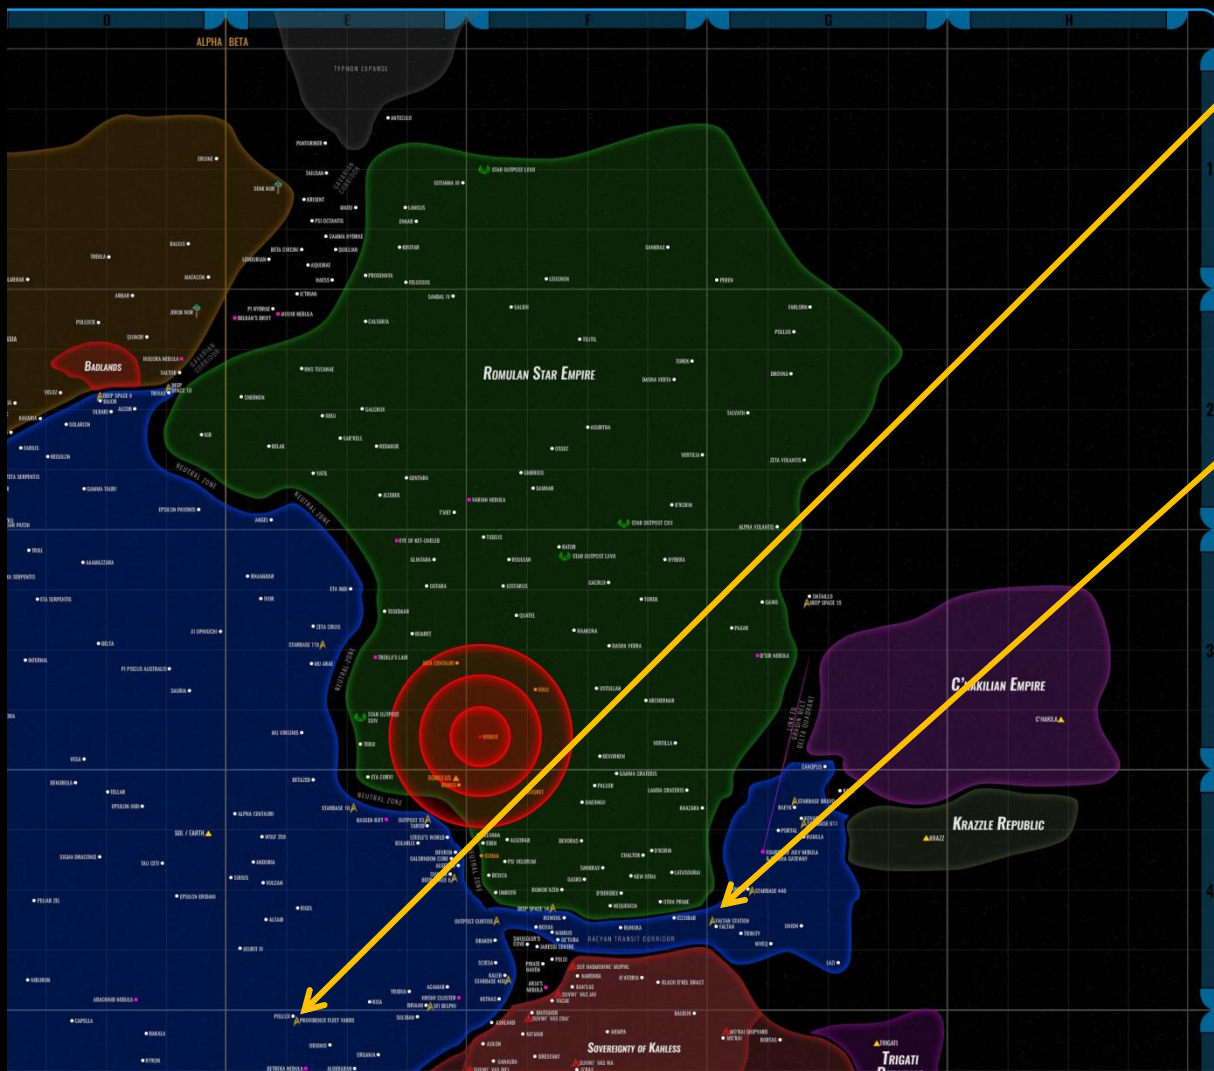

CORE MISSION

LINES OF EFFORT

END STATE

Expand
Engagement

OPERATION DRAGON FIRE (ODF) [GORN]

**Cestus III &
Canterra Liberated**

Operationalize the
Headquarters

Combat Sovereignty of Kahless (SoK)

**Klingon Empire
Re-Unified**

Secure Peace

**Restrain Resurgent Romulan Empire
& Protect Against Free Romulan Movement (FRM)**

**Freedom of
Navigation in Raeya
Transit Corridor
(RTC)**

KEY	
BASE	SHIP(S) HOMEPORTED
— (Green line)	= GORN THEATER
— (Red line)	= KLINGON THEATER

TF93 FORCES

PROVIDENCE FLEET YARDS

TASK FORCE HEADQUARTERS

USS HAWAII
BFA

SOVEREIGN CLASS

USS THURGOOD MARSHALL

INTREPID CLASS

FALTAN STATION

UNDERCOVER INTELLIGENCE TEAM

KEY	
BASE	SHIP(S) HOMEPORTED
	= ROMULAN THEATER
	= GAVARIAN THEATER

TF93 FORCES

DEEP SPACE 10 (DS10)
Gavarian Corridor

KEY	
BASE	SHIP(S) HOMEPORTED
	= GORN THEATER
	= ROMULAN THEATER